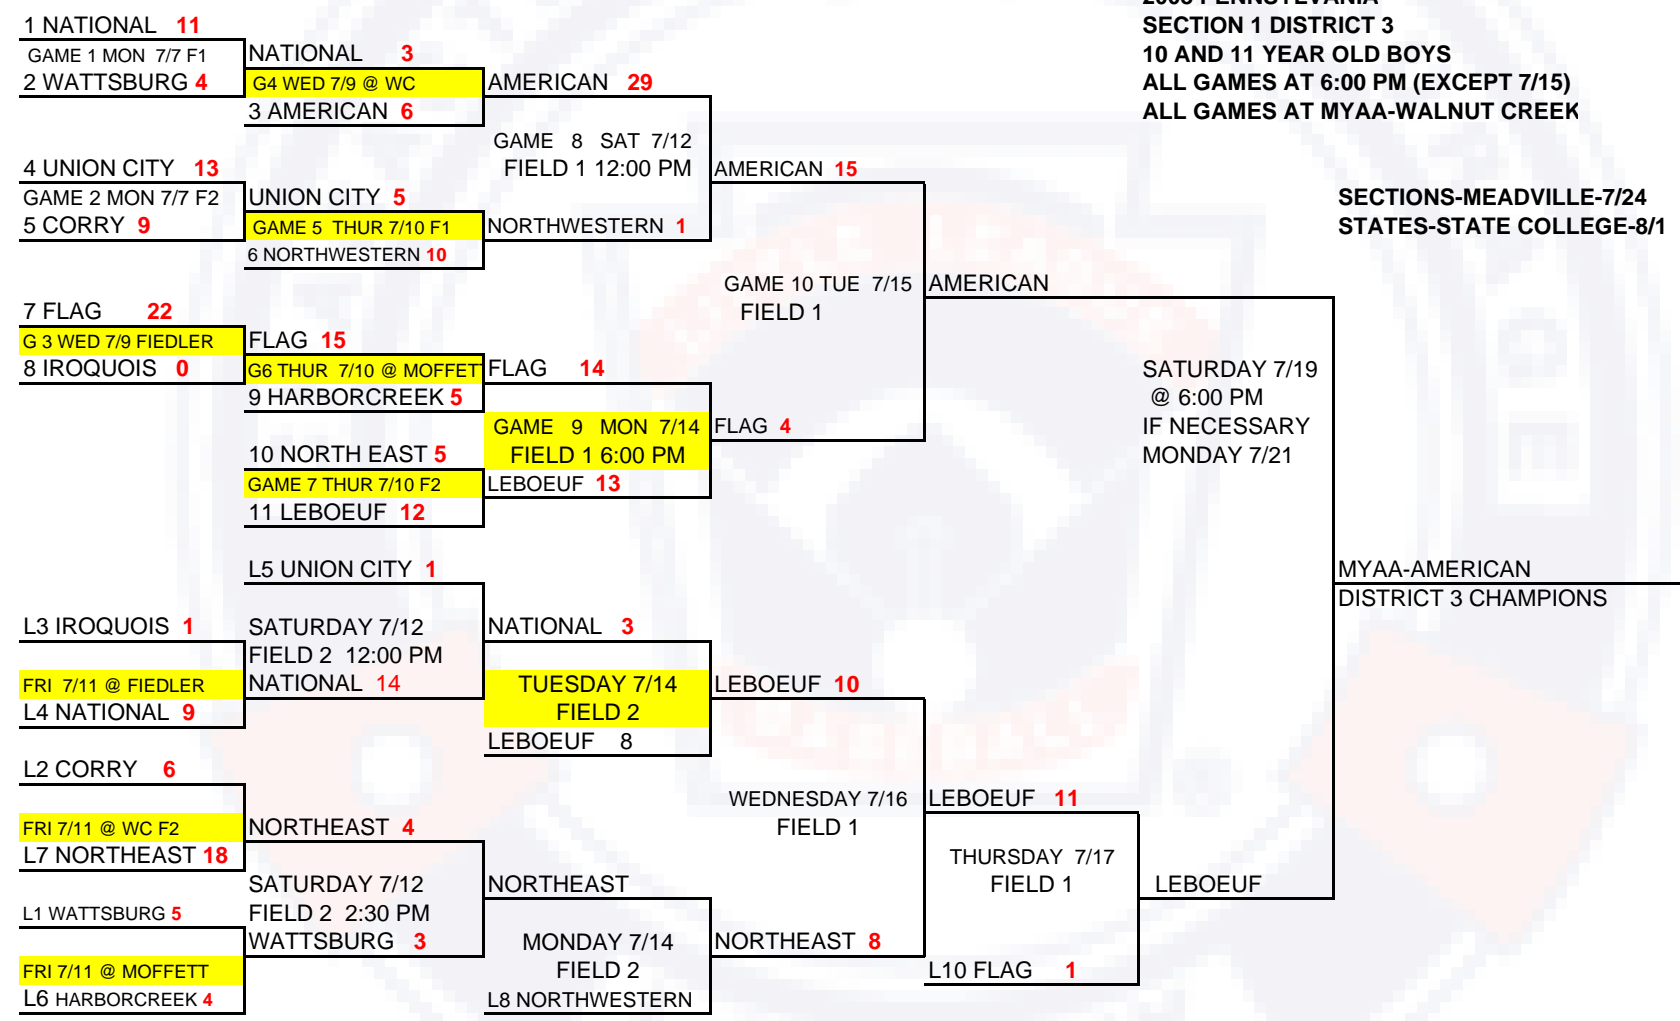

**2008 PENNSYLVANIA
SECTION 1 DISTRICT 3
10 AND 11 YEAR OLD BOYS
ALL GAMES AT 6:00 PM (EXCEPT 7/15)
ALL GAMES AT MYAA-WALNUT CREEK**