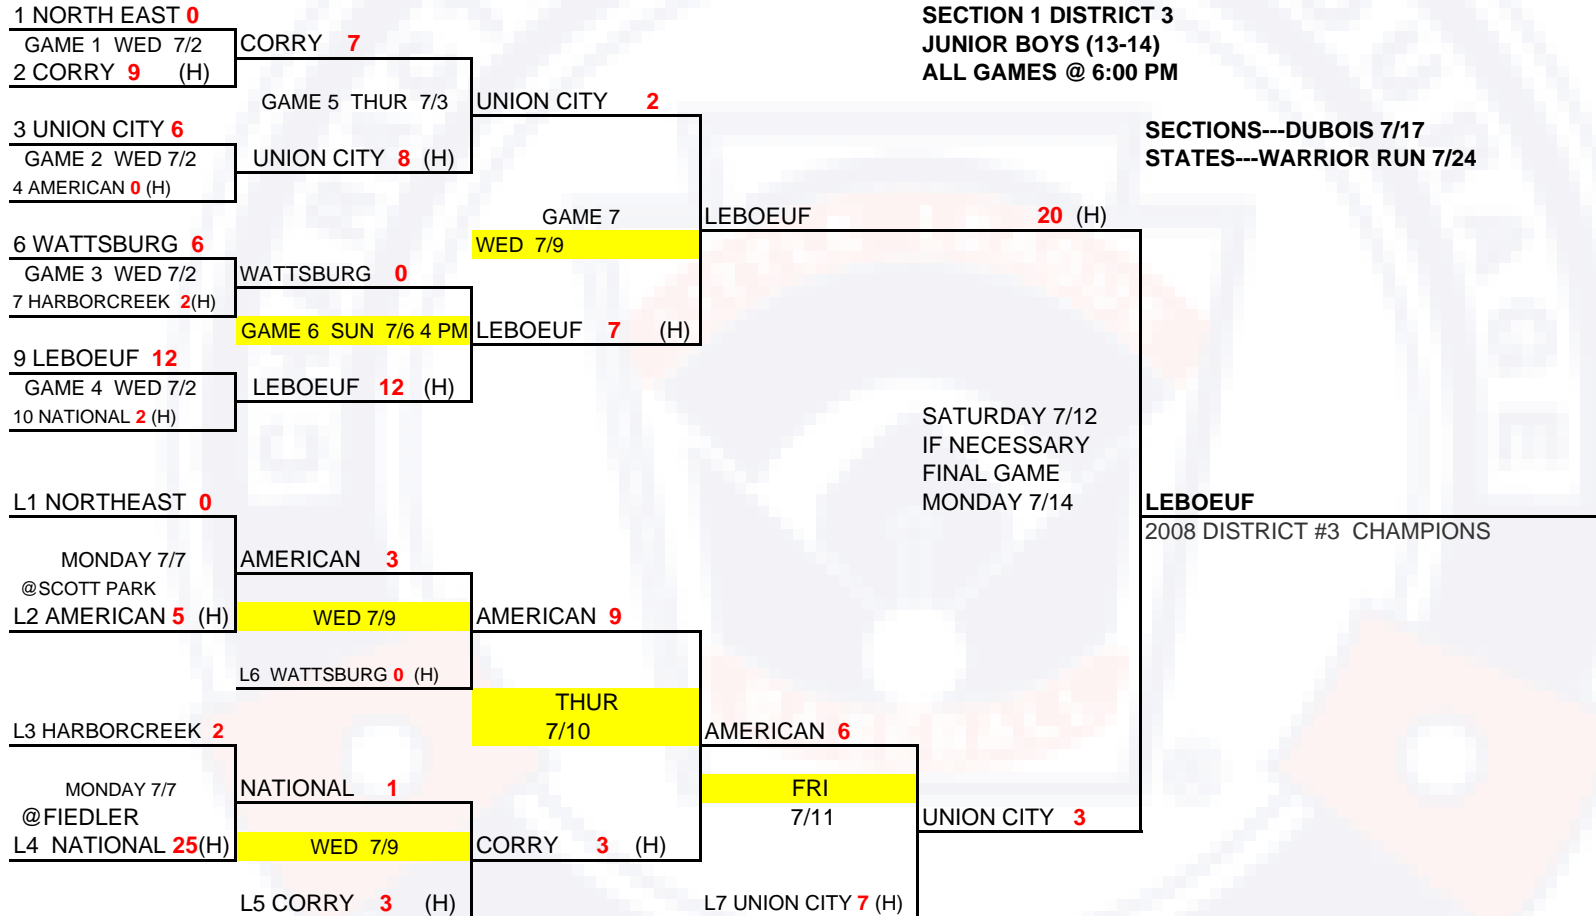

2008 PENNSYLVANIA SECTION 1 DISTRICT 3 CHAMPIONS

JUNIOR BOYS

LEBOEUF WINS THE DISTRICT 3 CHAMPIONSHIP

GOOD LUCK IN DUBOIS [CLICK HERE FOR SECTION BRACKETS](#)

MAJOR BOYS

HARBORCREEK IS THE DISTRICT 3 & SECTION 1 CHAMPIONS

GOOD LUCK AT SECTIONS [CLICK HERE FOR SECTION BRACKETS](#)

JUNIOR GIRLS

CORRY WINS THE DISTRICT 3 & SECTION 1 TITLES.

GOOD LUCK AT STATES [CLICK HERE FOR STATE BRACKETS](#)

MAJOR GIRLS

CORRY WINS THE DISTRICT 3 & SECTION 1 CHAMPIONSHIPS.

GOOD LUCK IN INDIANA [CLICK HERE FOR STATE BRACKETS](#)

11 YEAR OLD GIRLS

HARBORCREEK WINS THE DISTRICT 3 CHAMPIONSHIP

GOOD LUCK AT SECTIONS [CLICK HERE FOR SECTION BRACKETS](#)

MINOR GIRLS

NORTHWESTERN WINS THE DISTRICT 3 TITLE

GOOD LUCK AT SECTIONS [CLICK HERE FOR SECTION BRACKETS](#)

**2008 PENNSYLVANIA
SECTION 1 DISTRICT 3
JUNIOR BOYS (13-14)
ALL GAMES @ 6:00 PM**

**SECTIONS---DUBOIS 7/17
STATES---WARRIOR RUN 7/24**

1 MYAA-NATIONAL 7